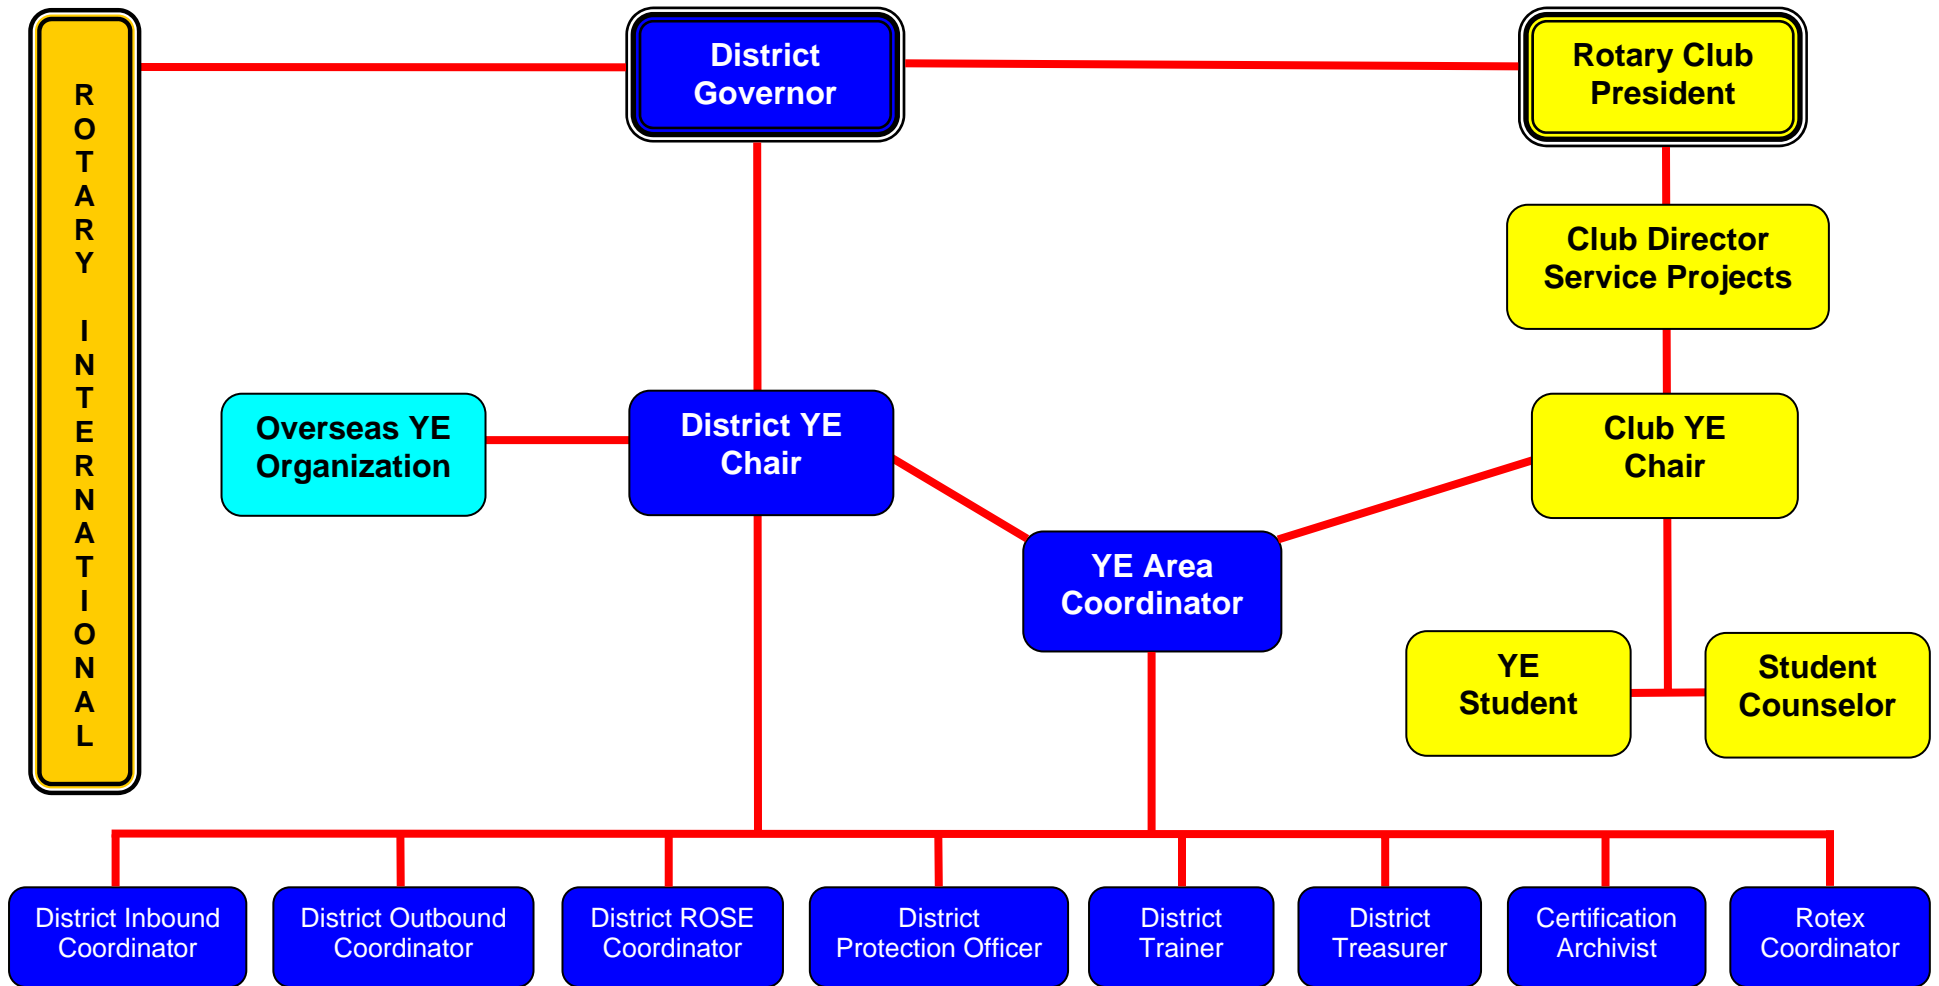

# D5040 YOUTH EXCHANGE ORGANIZATION CHART

The District Youth Exchange (YE) Chair is responsible for monitoring all aspects of the District's YE Program for compliance with Rotary International's requirements.