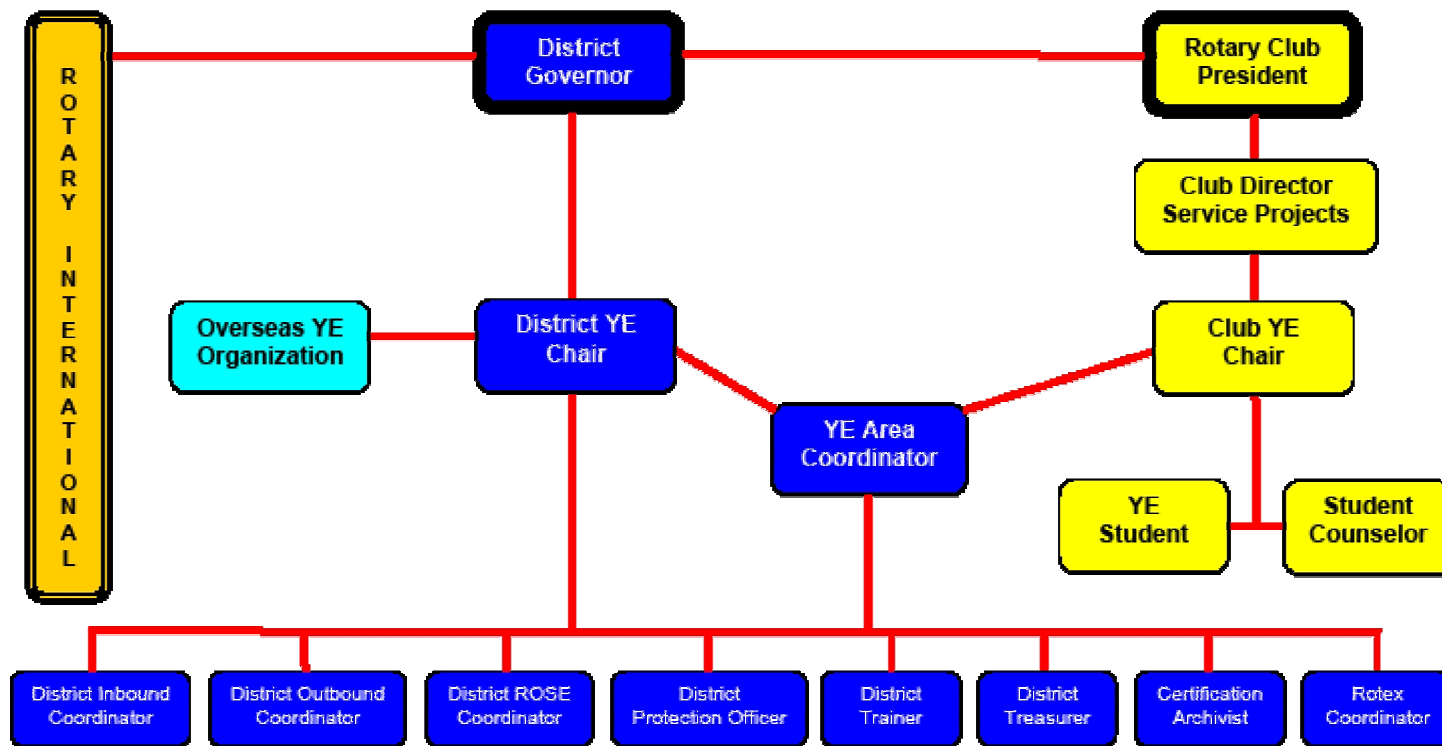

DISTRICT 5040 YOUTH EXCHANGE ORGANIZATIONAL CHART

D5040 YOUTH EXCHANGE ORGANIZATION CHART

The District Youth Exchange (YE) Chair is responsible for monitoring all aspects of the District's YE Program for compliance with Rotary International's requirements.